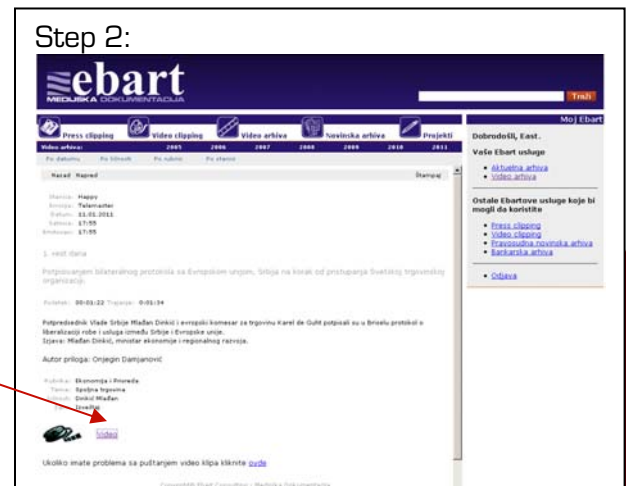

Ebart

An Online Database of Serbian Video Archives and Print Media

Ebart is a comprehensive online archive of news from Serbia, offering streaming views of broadcast media with searchable full text (the Ebart "Video Archive"), and a databank of printed news media available in full text and discoverable by rich indexing (the Ebart "News Archive").

Ebart offers unique tools for researching politics and events in Serbia, with content in the Serbian language accessible via English or Serbian interfaces. Ebart is produced by Medijska Dokumentacija and is represented outside of Serbia by East View.

Video Archive

Access an online archive of more than 200,000 clips from prime time news programs on Serbian national broadcast stations from 2005 to present, daily. The entire content of each program is available, divided into categories which may be found using an index search:

- Section and topic
- Individual
- Date
- Television station and program

Programs that are regularly monitored include:

- RTS, Dnevnik 2 at 7.30 p.m.
- TV B92, Vesti at 6.30 p.m.
- TV Pink, Nacionlani Dnevnik at 7 p.m.
- TV Studio B, Vesti at 7 p.m.
- TV Fox, Vesti at 7 p.m.
- TV Kosava, Telemaster at 6.30 p.m.

All segments are stored in the database in high resolution (352x288).

Continued>>

Click on **Video**
to view