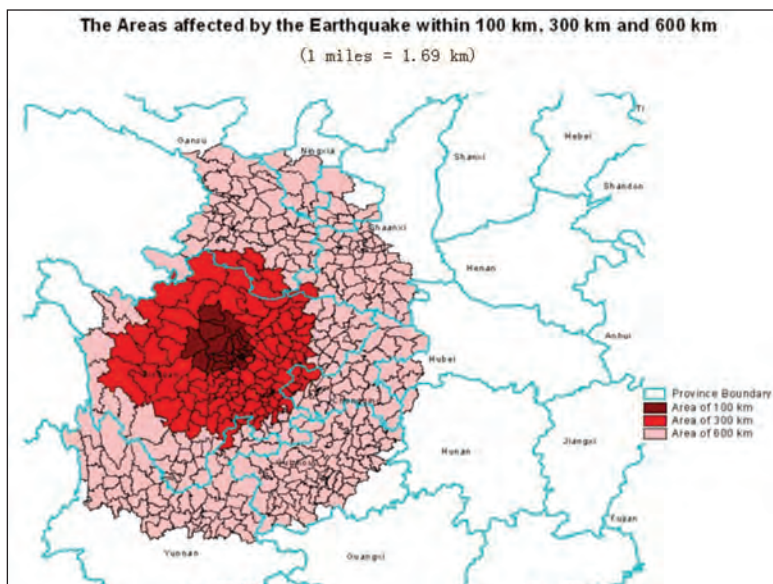

China GIS Maps with Census Data

The best source for population GIS maps on China.

The China Data Center offers the following China GIS Maps with Census Data.

- 2000 China Province Population Census Data with GIS Maps
- 2000 China County Population Census Data with GIS Maps
- 2000 China Township Population Census Data with GIS Maps
- 2000 China Population GRID Data with Township Boundary Maps
- China Historical Province Population Census Data with GIS Maps
- China Historical County Population Census Data with GIS Maps
- China City Statistical Indicators with Maps

China Data Center

The China Data Center (CDC) at the University of Michigan is an international center for the advancement of research on China. The CDC supports research by providing high-quality data products and advanced tools. CDC's Census, statistical and GIS data products offer unique value for understanding China at the national, provincial, city, district, county, and township levels.

2000 China County Population Census Data with GIS Maps

- Coverage**
- 2,000 China county GIS maps
 - More than 2,000 attribute variables

2000 China Township Population Census Data with GIS Maps

- Coverage**
- 2,000 China township GIS maps
 - More than 2,000 attribute variables